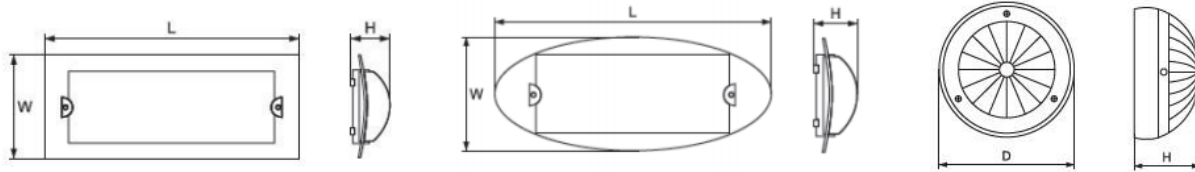

## WALL MOUNTED FIXTURES

ARIA

LINIA4

LINIA1

SIRIUS

<b>Technical Characteristics:</b>	
Rated voltage:	230V; 50-60Hz
Power:	Max 20-23W
Light source:	Energy saving lamps
Lamp holder:	E27
Housing:	Aluminium: white or grey
Diffuser:	Polycarbonate
Frame:	Polycarbonate
Installation:	Surface mounting
<b>Safety:</b>	
Protection against dust and moisture:	IP54
Protection against electric shock:	II
Surface requirements:	Class F

## Variants and dimensions

Model	Watt	Colour body	Size (mm)			Catalogue number	Packing (pcs)	Barcodes
			Length	Width	Height			
SIRIUS1	Max 20W	white	230	-	110	91AT1210	21	3800131176158
SIRIUS1	Max 20W	grey	230	-	110	91AT1280	21	3800131176165
SIRIUS2	Max 20W	white	180	-	115	91AT1209	14	3800131176189
SIRIUS2	Max 20W	grey	280	-	115	91AT1289	14	3800131176172
ARIA	Max 23W	white	350	120	80	91AT5201	12	3800131176134
ARIA	Max 23W	grey	350	120	80	91AT5202	12	3800131176141
LINIA1	Max 20W	white	320	137	110	91AT6117	26	3800131176097
LINIA1	Max 20W	grey	320	137	110	91AT6119	26	3800131176103
LINIA4	Max 20W	white	320	200	110	91AT6126	18	3800131176110
LINIA4	Max 20W	grey	320	200	110	91AT6127	18	3800131176127